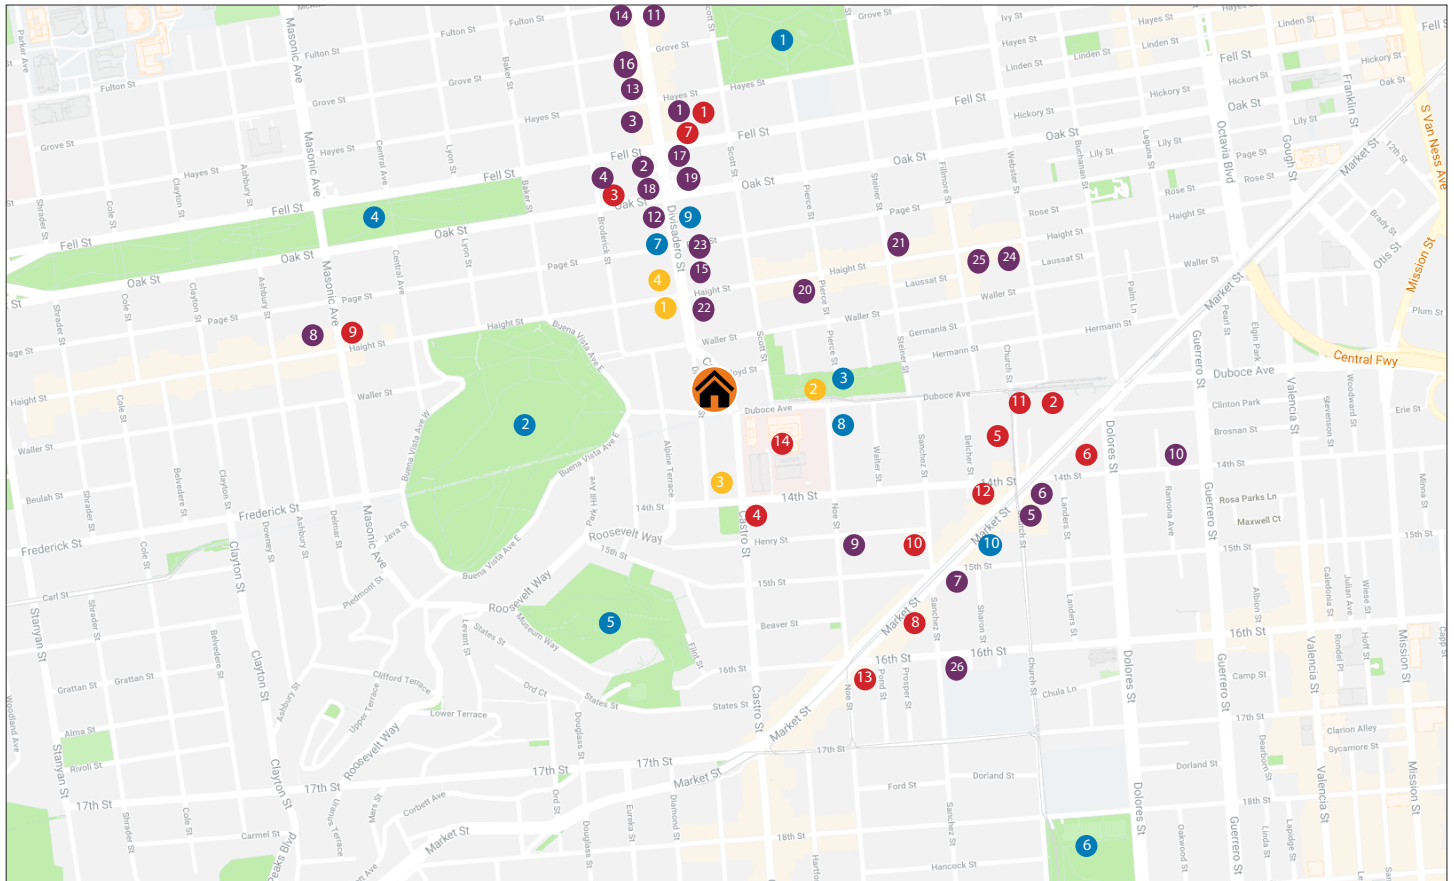

156 DIVISADERO STREET

NEIGHBORHOOD AMENITIES

RESTAURANT & COFFEE

1. NOPA
2. Souvla
3. Bar Crudo
4. Nopalito
5. Chow
6. Woodhouse Fish
7. Starbelly
8. Pork Store Cafe
9. L'ardoise Bistro
10. Mission Beach Cafe
11. The Mill
12. Sightglass Coffee
13. Bean Bag Cafe
14. Eddie's Cafe
15. Powder
16. Fool's Errand
17. Madrone Art Bar
18. Wine Kitchen
19. Horsefeather
20. Black Sands Brewery
21. Maven
22. Ijji Sushi
23. The Little Chihuahua
24. Iza Ramen Lower Haight
25. Toronado
26. Kitchen Story

RECREATIONAL & FITNESS

1. Alamo Square
2. Buena Vista Park
3. Duboce Park
4. The Panhandle
5. Corona Heights Park
6. Mission Dolores Park
7. Salt
8. Volition Fitness
9. Hybrid Training SF
10. 24 Hour Fitness

TRANSPORTATION

1. N-Owl, 6-Haight/Parnassus, 7-Haight/Noriega
2. N-Judah
3. 37-Corbett
4. Shuttle Buses: Google, Electronic Arts, Apple.

GROCERIES & ERRANDS

1. Bi-Rite Market
2. Safeway
3. Falletti Foods
4. Courtney Produce
5. Golden Produce
6. Whole Foods Market
7. The Postal Chase
8. Mail Access
9. FedEx
10. Chase Bank
11. Wells Fargo
12. Sterling Bank & Trust
13. Bank of the West
14. CPMC Davies Campus

Transit Score

96

Walk Score

94

www.156Divisadero.com